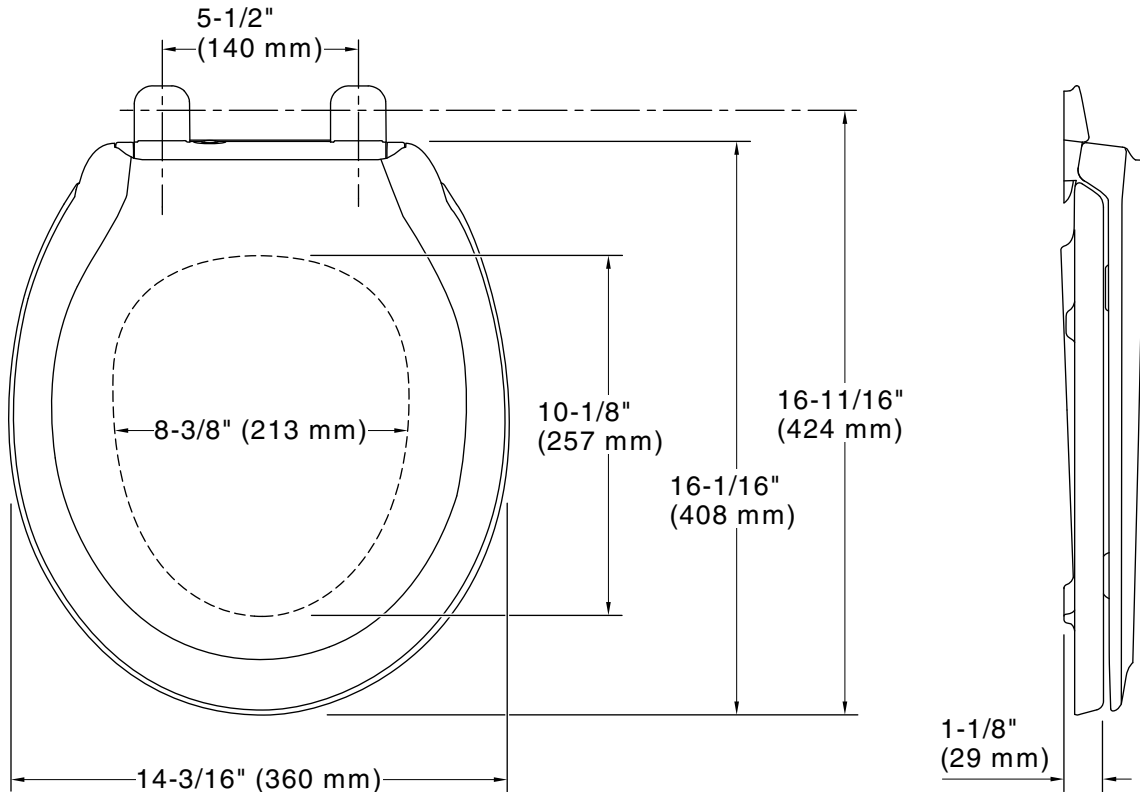

Rutledge™
Nightlight ReadyLatch™ Quiet-Close™ round-front
toilet seat
K-78059-RL

Features

- Grip-Tight installation hardware makes it easy to fasten the seat – everything is done from above the bowl
- ReadyLatch™ hinge provides a positive lock/unlock latch to securely hold seat in position, yet seat easily removes for cleaning or adjusting fit
- Quiet-Close™ round-front lid and seat prevents slamming
- Grip-Tight bumpers hold seat firmly in place
- Light intensity designed to provide enough light to see the toilet without disrupting nighttime vision
- Choose between three brightness levels: a soft glow or brighter illumination
- Dual LED lighting offers guiding light when lid is down and task light when lid is lifted
- Illumination cycle with automatic 10-hour nightlight
- Battery-operated - no electrical cords required
- Up to 12 months of battery life (uses 4 AA batteries, not included)
- Contoured seat for user comfort
- Color-matched plastic hinges

Color	Code	Description
-------	------	-------------

	0	White
---	---	-------

Rutledge™
Nightlight ReadyLatch™ Quiet-Close™ round-front
toilet seat
K-78059-RL

Technical Information

All product dimensions are nominal.

- Seat shape type: Round-front
- Seat front type: Closed-front
- Seat-mounting holes: 5-1/2" (140 mm)